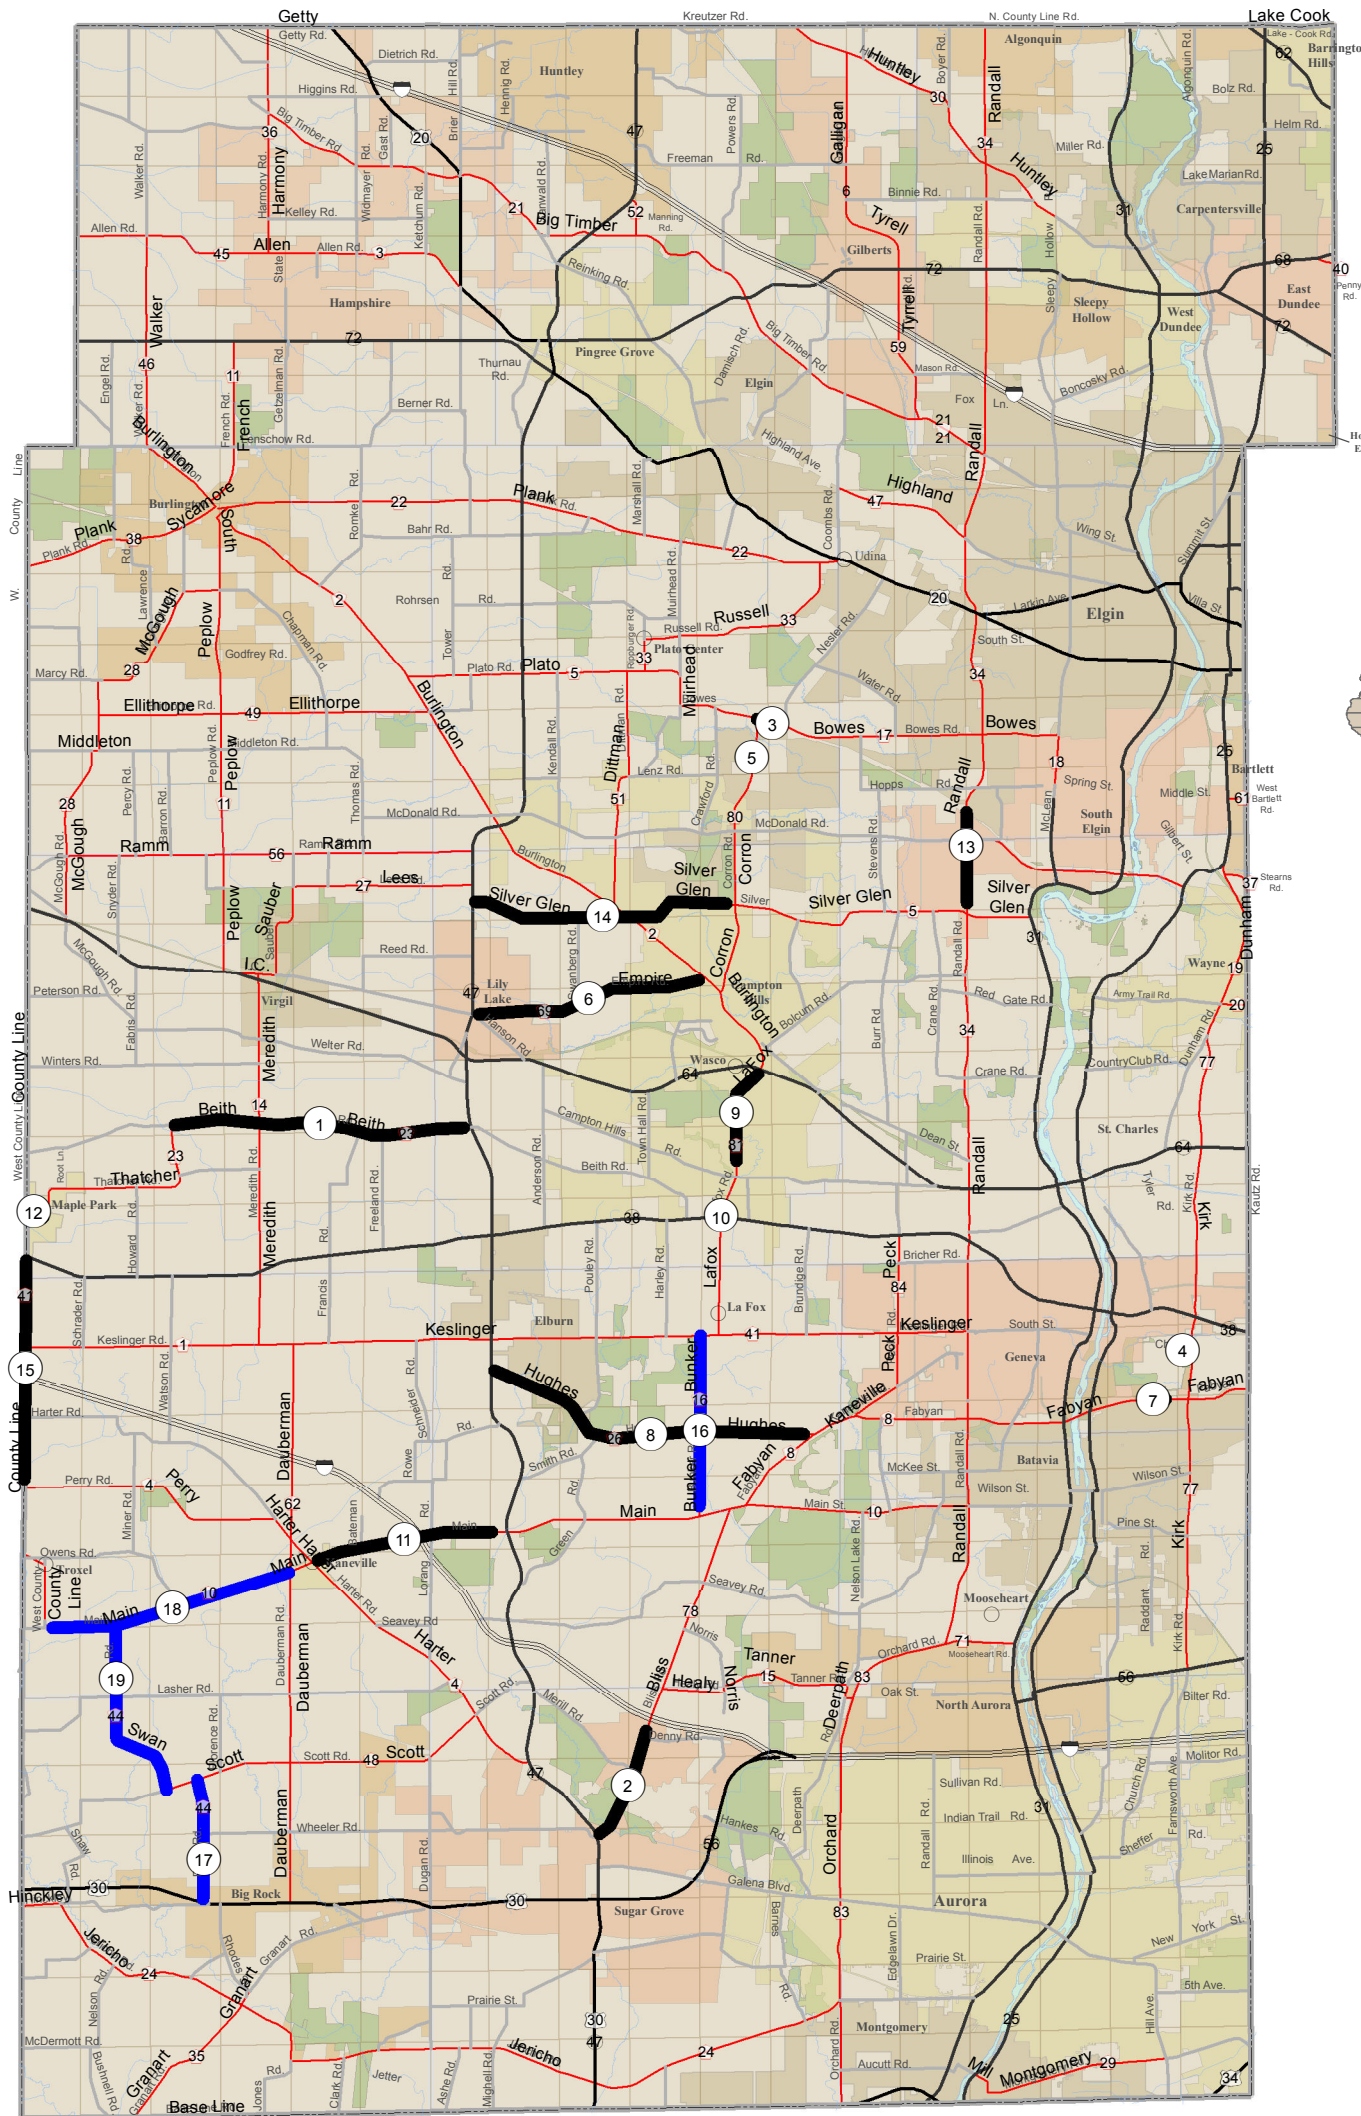

2011 Kane County Resurfacing Patrol

Legend

- Interstates
- US Roads
- State Roads
- County Roads
- Other Roads
- Rail Roads
- County Boundary
- Township Boundary
- Fox River
- Forest Preserves
- Municipalities

Patrol One
Patrol Two

KANE COUNTY
Division of Transportation

Route #	County Highway	From	To
Patrol One			
1	Beith Road	IL Route 47	Thatcher Road
2	Bliss Road	South of I-88	IL Route 47
3	Bowes Road	West of Corron Road	East of Corron Road
4	Cherry Lane	Kirk Road	790' West of Kirk Road
5	Corron Road	South of Bowes Road	Bowes Road
6	Empire Road	IL Route 47	Burlington Road
7	Fabyan Parkway	1275' West of Kingsland Drive	100' East of Kingsland Drive
8	Hughes Road	IL Route 47	Fabyan Parkway
9	La Fox Road	IL Route 64	North of Campton Hills Road
10	La Fox Road	South of IL Route 38	North of IL Route 38
11	Main Street	500' West of IL Route 47	Harter Road
12	Main Street (in Maple Park)	West County Line Road	Broadway Street
13	Randall Road	Silver Glen Road	South of Hopps Road
14	Silver Glen Road	Corron Road	IL Route 47
15	West County Line Road	Perry Road	130' South of IL Route 38
Patrol Two			
16	Bunker Road	Keslinger Road	Main Street
17	Davis Road	Scott Road	US Highway 30
18	Main Street	Dauberman Road	West County Line Road
19	Swan Road	Scott Road	Main Street