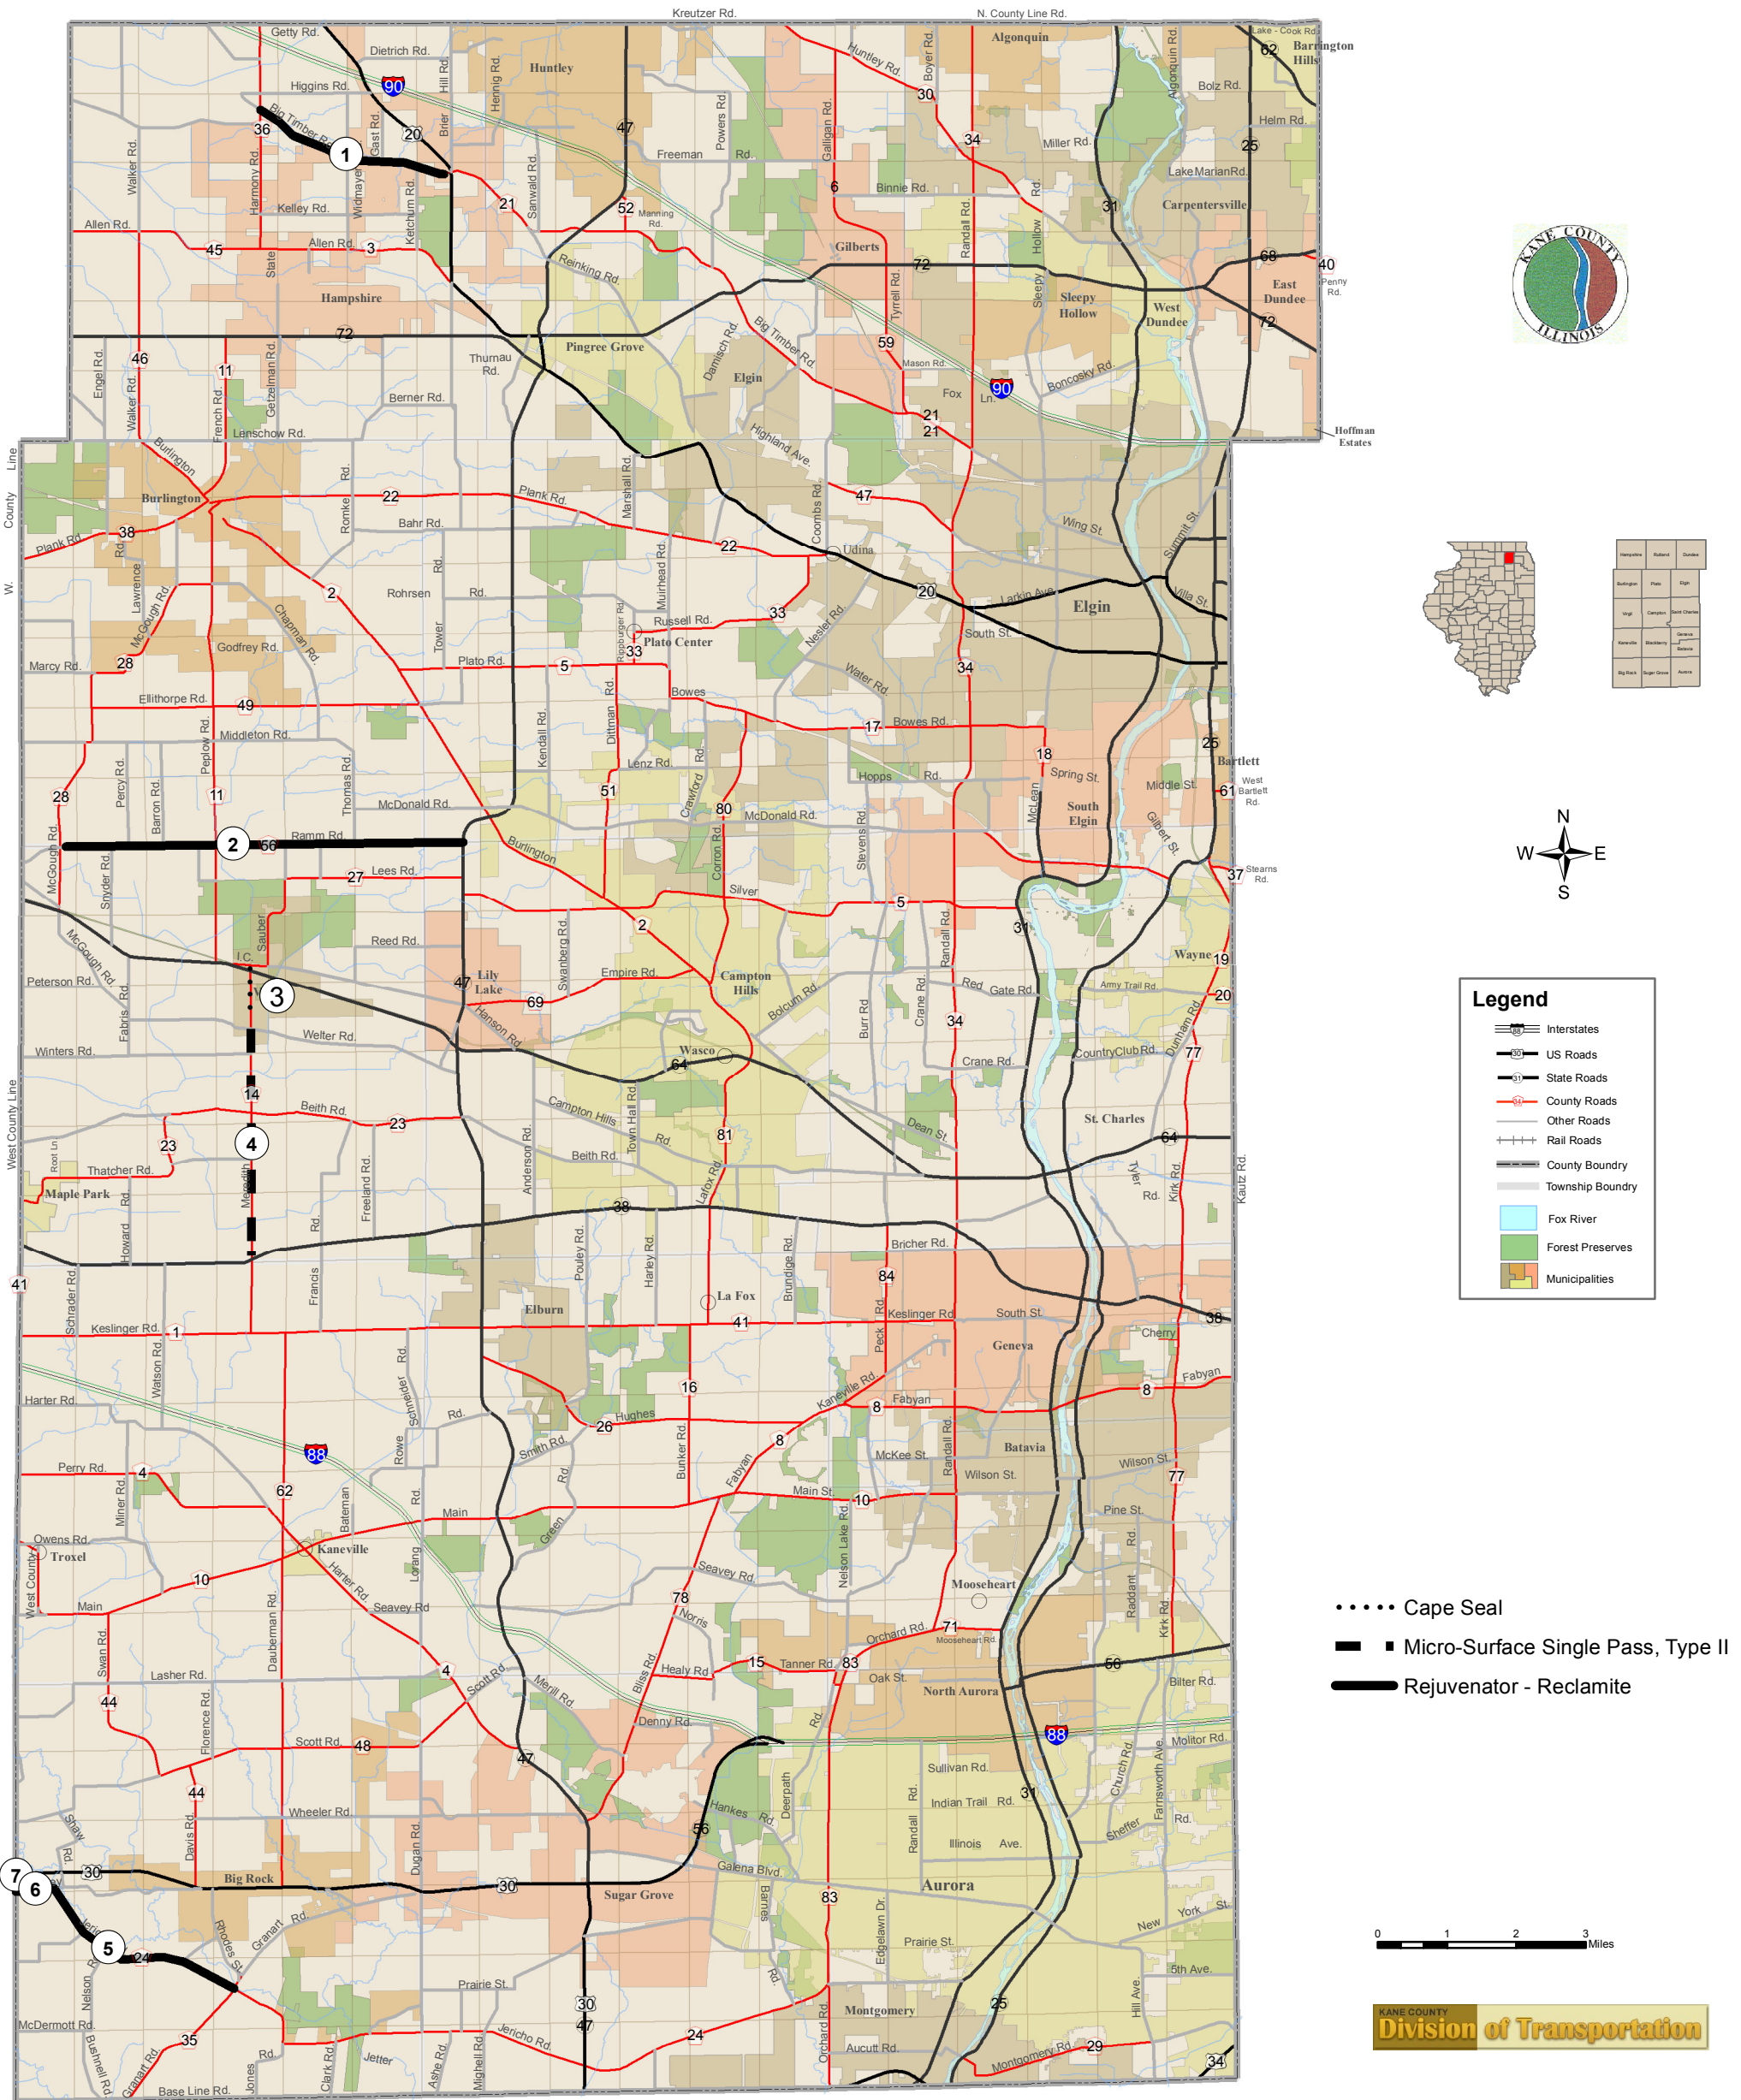

2011 Kane County Pavement Preservation

Route #	Location	From	TO
1	Big Timber Road	Harmony Rd	US Route 20
2	Ramm Road	McGough Road	IL Route 47
3	Meredith Road	IL Route 64	Welter Road
4	Meredith Road	Welter Road	IL Route 38
5	Jericho Road	Granart Road	Hinckley Road
6	Hinckley Road	Jericho Road	West County Line Road
7	West County Line Road	Hinckley Road	US Route 30