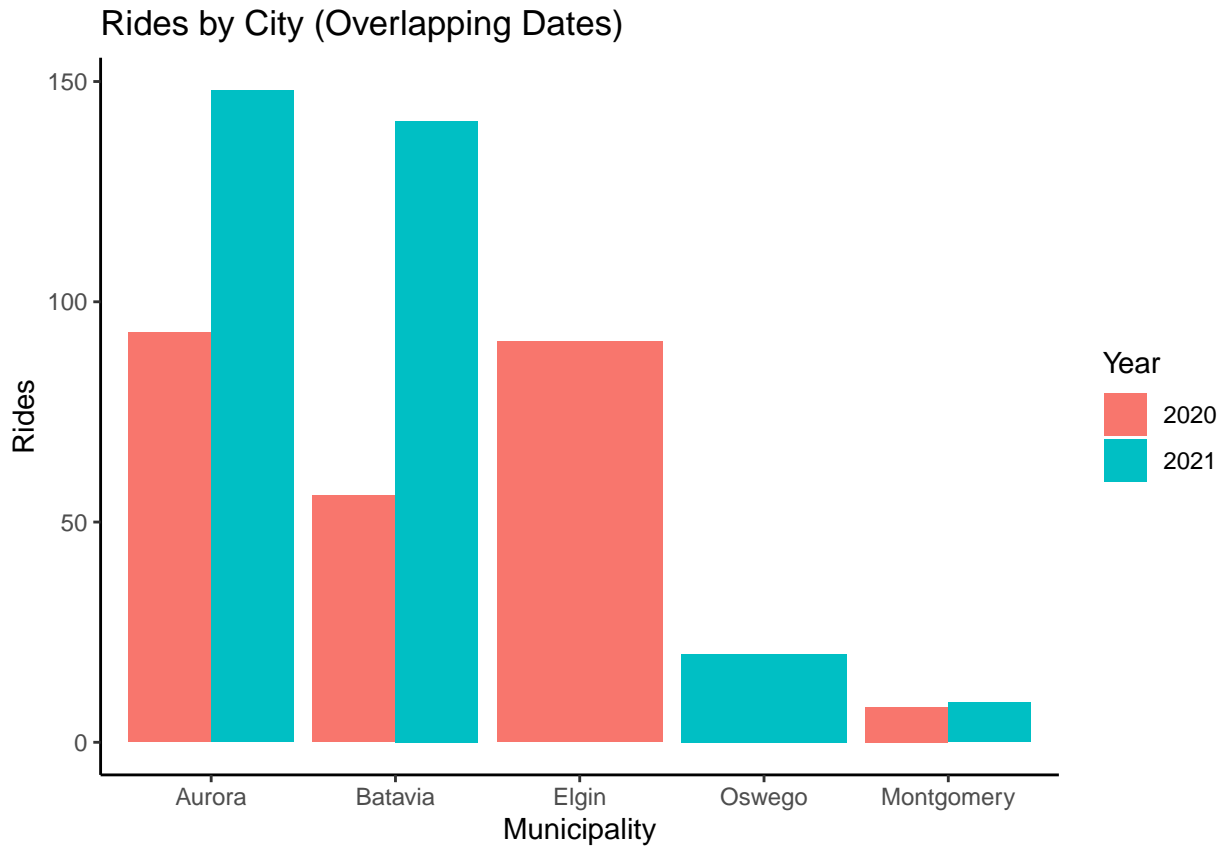

Fox Valley Bike Share 2020-2021 Stats

Troy Simpson, Kane County Bike Ped Coordinator

February 16, 2022

Fox Valley Bike Share Summary Data

The following data are summarized from the output sheets produced by Koloni, inc. For analysis, the data has been cleaned to eliminate any non-paid use cases as well as any incomplete trips taken by users.

Ridership

Rides by Station (All Time)

Rides by Station (Overlapping Dates)

User Characteristics

User Average Trip Length Distribution

User Average Trip Length (Normal Distribution Detail)

Trip Characteristics

Trip Departure/Arrival Matrix (By City)