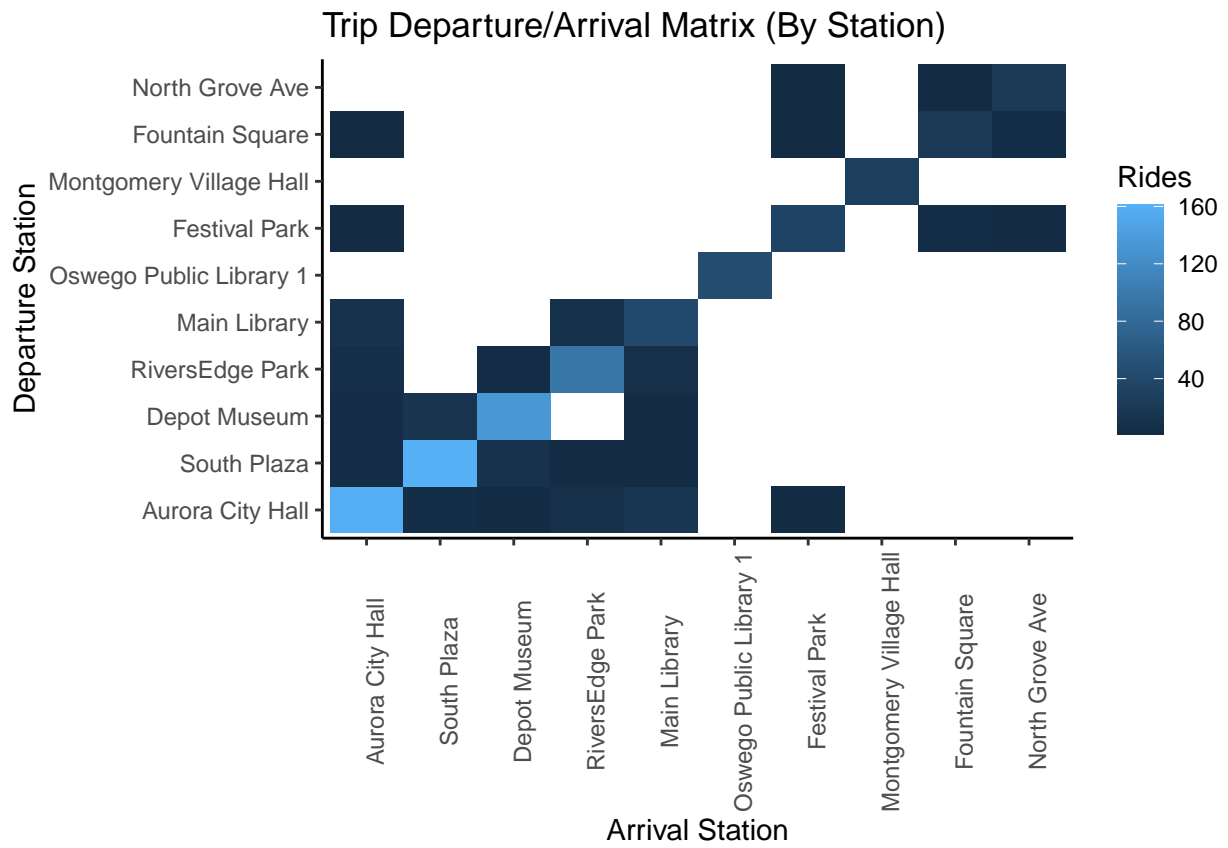

Fox Valley Bike Share 2020-2021 Stats

Troy Simpson, Kane County Bike Ped Coordinator

February 16, 2022

Fox Valley Bike Share Summary Data

The following data are summarized from the output sheets produced by Koloni, inc. For analysis, the data has been cleaned to eliminate any non-paid use cases as well as any incomplete trips taken by users.

Ridership

Rides by Station (All Time)

Rides by Station (Overlapping Dates)

User Characteristics

User Average Trip Length Distribution

User Average Trip Length (Normal Distribution Detail)

Trip Characteristics

Trip Departure/Arrival Matrix (By City)