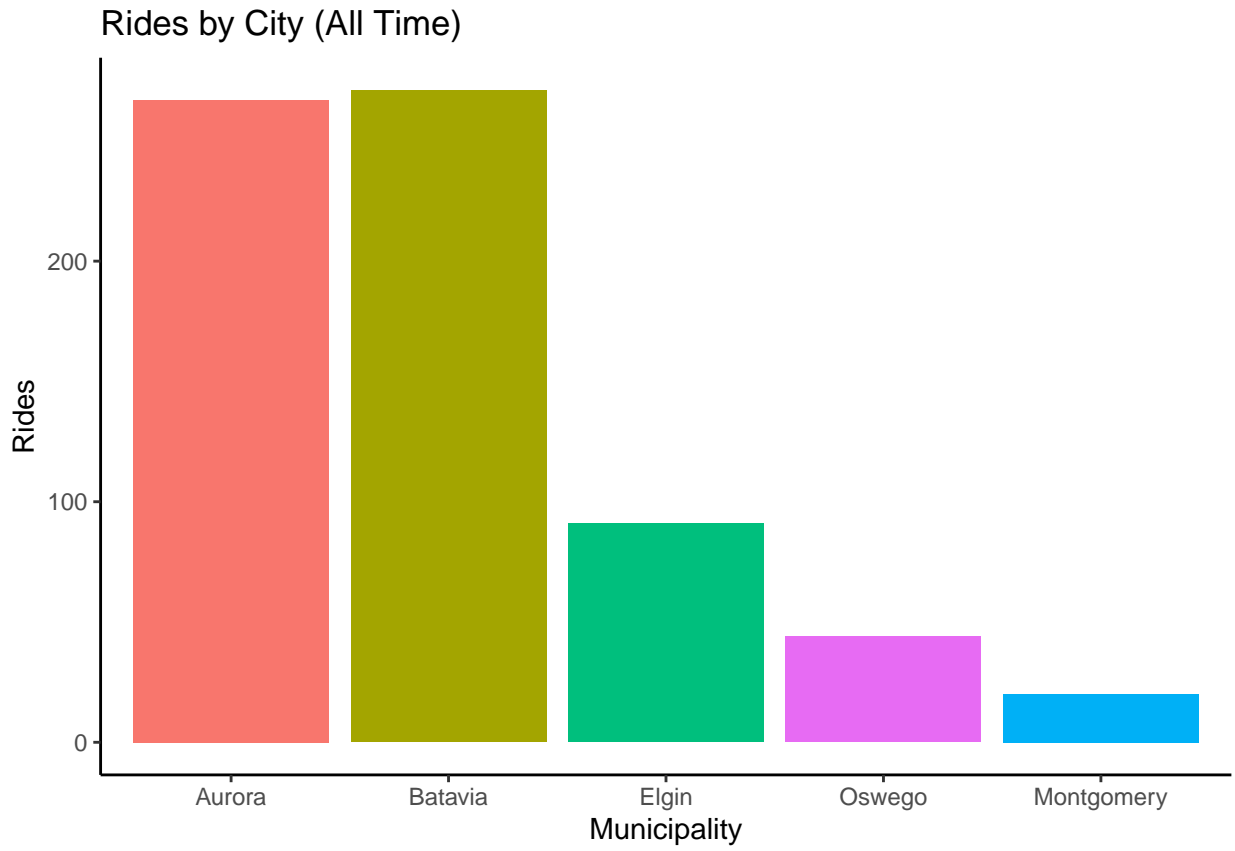

Fox Valley Bike Share 2020-2021 Stats

Troy Simpson, Kane County Bike Ped Coordinator

February 16, 2022

Fox Valley Bike Share Summary Data

The following data are summarized from the output sheets produced by Koloni, inc. For analysis, the data has been cleaned to eliminate any non-paid use cases as well as any incomplete trips taken by users.

Ridership

Rides by Station (All Time)

Rides by Station (Overlapping Dates)

User Characteristics

User Average Trip Length Distribution

User Average Trip Length (Normal Distribution Detail)

Trip Characteristics

Trip Departure/Arrival Matrix (By City)