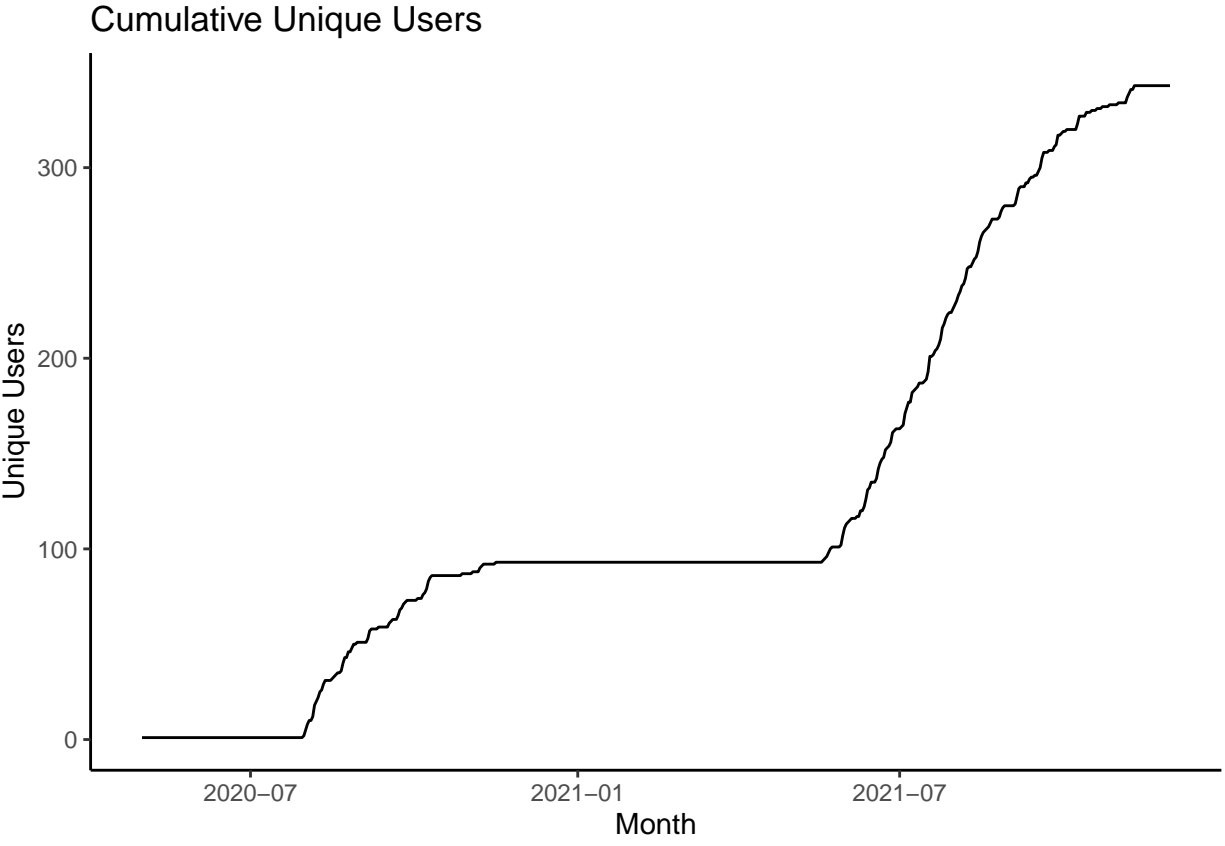

Fox Valley Bike Share 2020-2021 Stats

Troy Simpson, Kane County Bike Ped Coordinator

February 16, 2022

Fox Valley Bike Share Summary Data

The following data are summarized from the output sheets produced by Koloni, inc. For analysis, the data has been cleaned to eliminate any non-paid use cases as well as any incomplete trips taken by users.

Ridership

Rides by Station (All Time)

Rides by Station (Overlapping Dates)

User Characteristics

User Average Trip Length Distribution

User Average Trip Length (Normal Distribution Detail)

Trip Characteristics

Trip Departure/Arrival Matrix (By City)