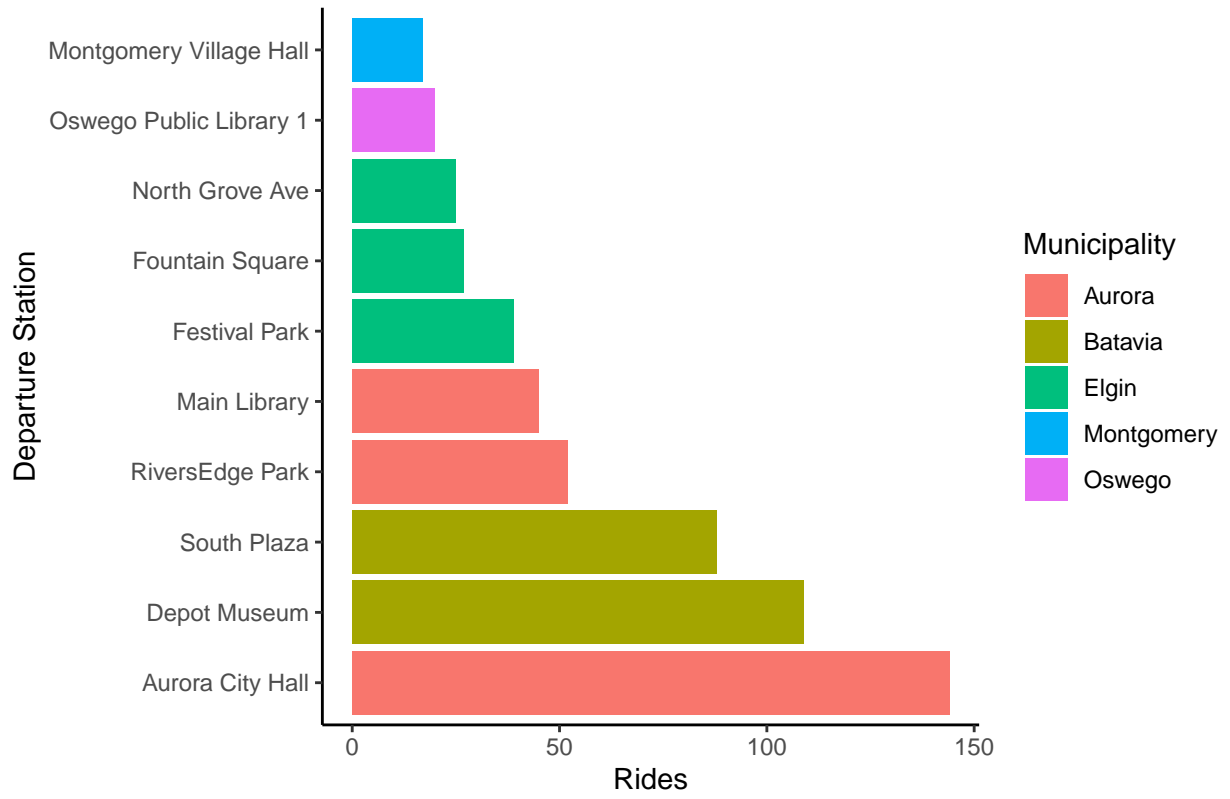

Fox Valley Bike Share 2020-2021 Stats

Troy Simpson, Kane County Bike Ped Coordinator

February 16, 2022

Fox Valley Bike Share Summary Data

The following data are summarized from the output sheets produced by Koloni, inc. For analysis, the data has been cleaned to eliminate any non-paid use cases as well as any incomplete trips taken by users.

Ridership

Rides by Station (All Time)

Rides by Station (Overlapping Dates)

User Characteristics

User Average Trip Length Distribution

User Average Trip Length (Normal Distribution Detail)

Trip Characteristics

Trip Departure/Arrival Matrix (By City)