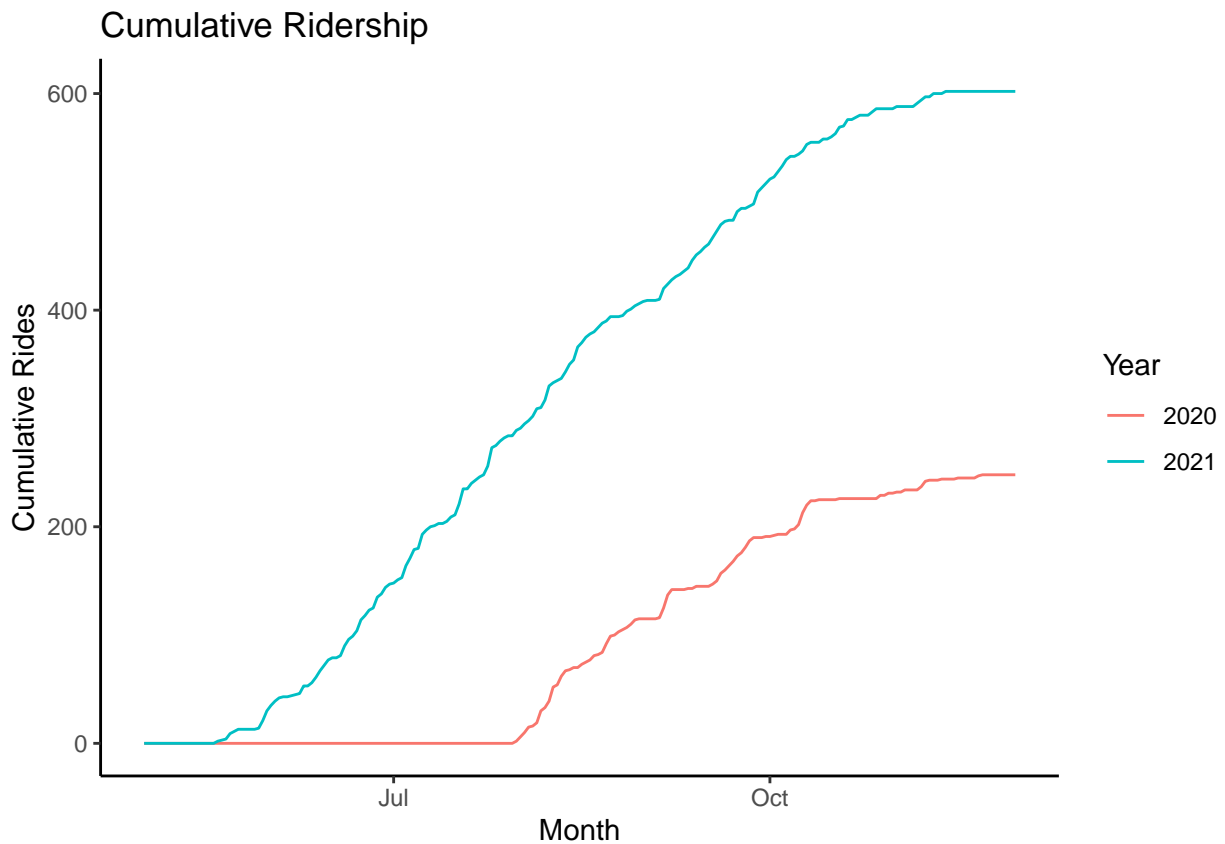

Fox Valley Bike Share 2020-2021 Stats

Troy Simpson, Kane County Bike Ped Coordinator

February 16, 2022

Fox Valley Bike Share Summary Data

The following data are summarized from the output sheets produced by Koloni, inc. For analysis, the data has been cleaned to eliminate any non-paid use cases as well as any incomplete trips taken by users.

Ridership

Rides by Station (All Time)

Rides by Station (Overlapping Dates)

User Characteristics

User Average Trip Length Distribution

User Average Trip Length (Normal Distribution Detail)

Trip Characteristics

Trip Departure/Arrival Matrix (By City)