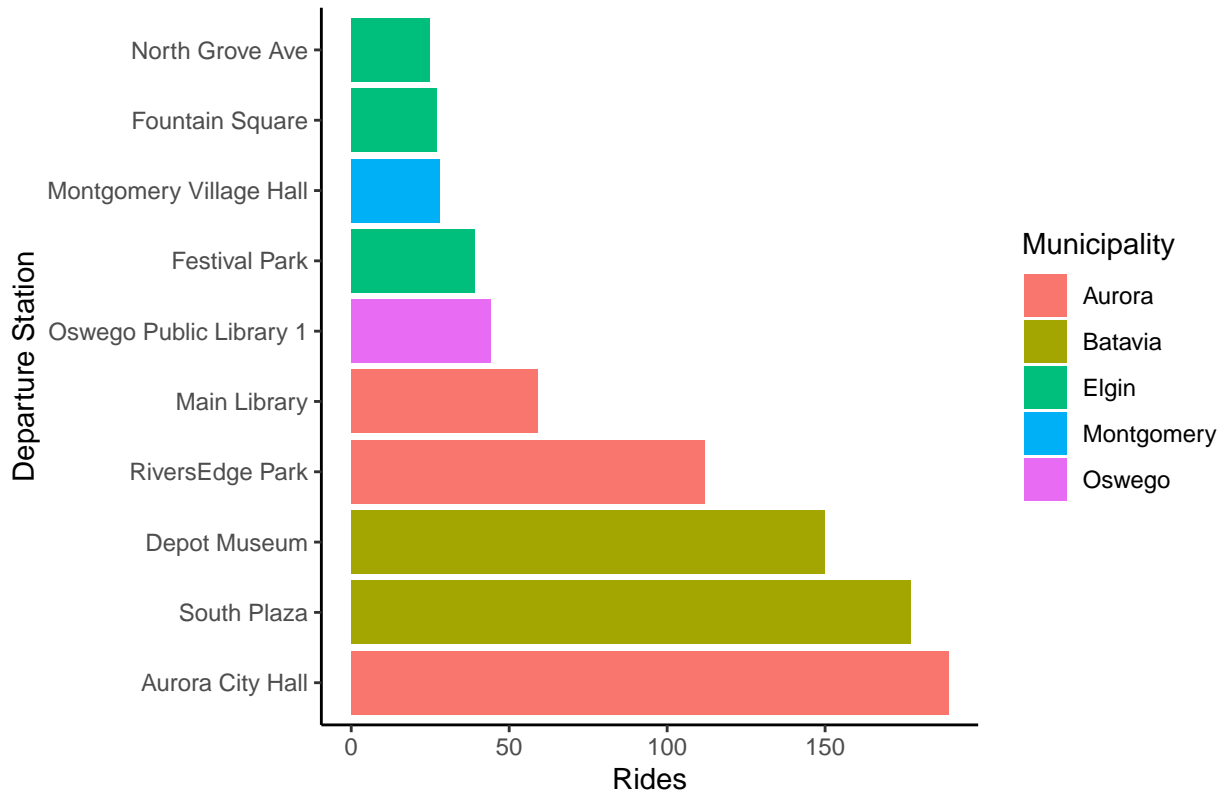

Fox Valley Bike Share 2020-2021 Stats

Troy Simpson, Kane County Bike Ped Coordinator

February 16, 2022

Fox Valley Bike Share Summary Data

The following data are summarized from the output sheets produced by Koloni, inc. For analysis, the data has been cleaned to eliminate any non-paid use cases as well as any incomplete trips taken by users.

Ridership

Rides by Station (All Time)

Rides by Station (Overlapping Dates)

User Characteristics

User Average Trip Length Distribution

User Average Trip Length (Normal Distribution Detail)

Trip Characteristics

Trip Departure/Arrival Matrix (By City)