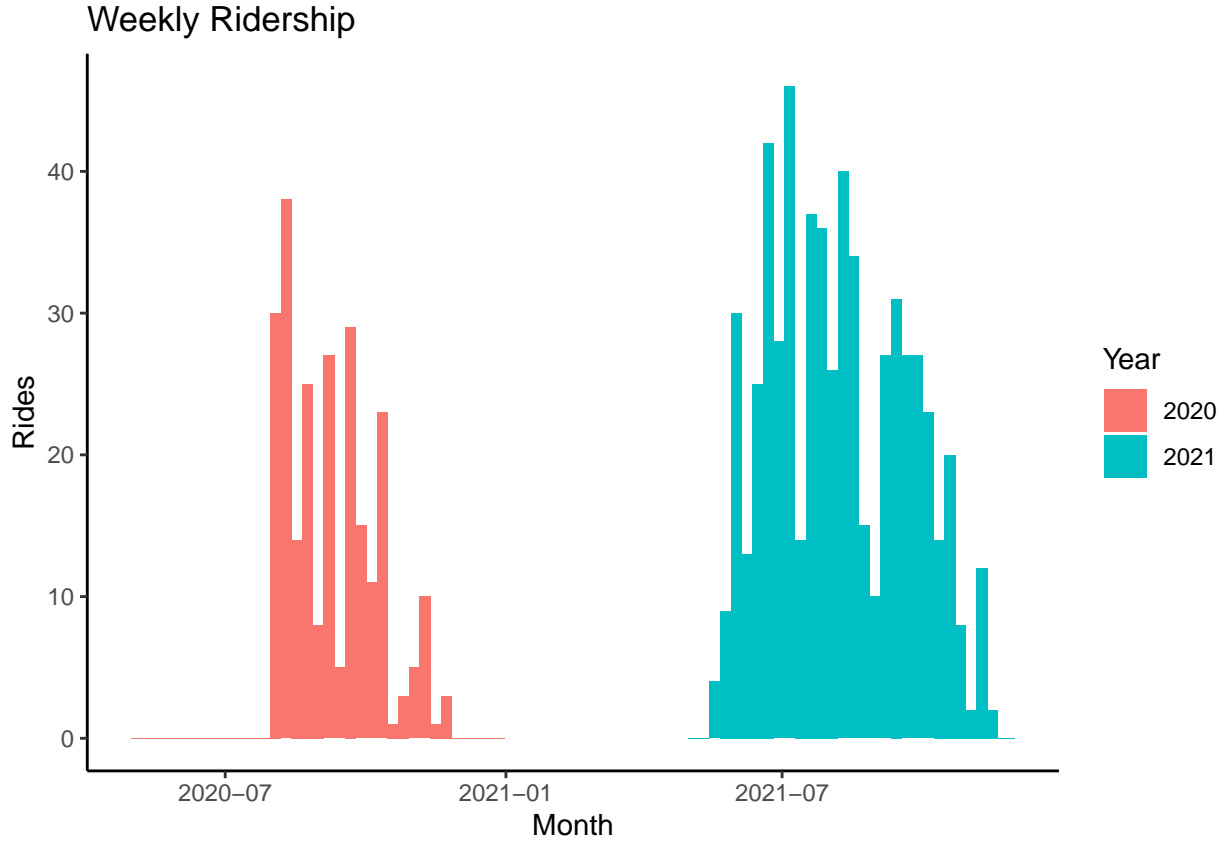

Fox Valley Bike Share 2020-2021 Stats

Troy Simpson, Kane County Bike Ped Coordinator

February 16, 2022

Fox Valley Bike Share Summary Data

The following data are summarized from the output sheets produced by Koloni, inc. For analysis, the data has been cleaned to eliminate any non-paid use cases as well as any incomplete trips taken by users.

Ridership

Rides by Station (All Time)

Rides by Station (Overlapping Dates)

User Characteristics

User Average Trip Length Distribution

User Average Trip Length (Normal Distribution Detail)

Trip Characteristics

Trip Departure/Arrival Matrix (By City)